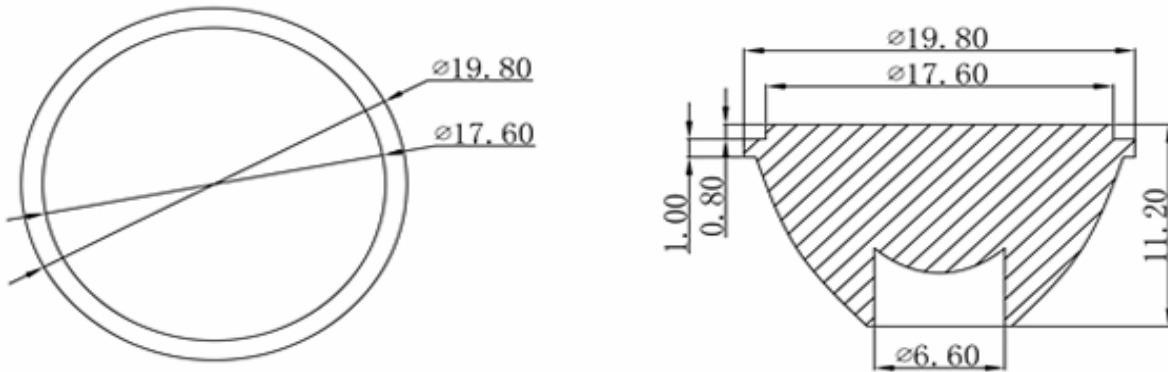

Model	Size	Angle
SB-LENS-45P	Φ19.80×H11.20	45

Materials: PMMA
 Temperature Resistance: 90°C

Lens:

Holder: