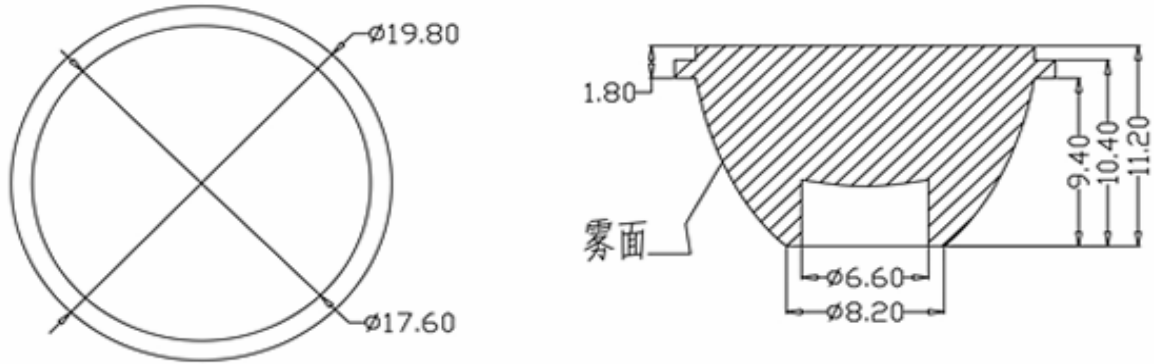

Model	Size	Angle
SB-LENS-60M	Φ19.80×H11.20	60

Materials: PMMA
 Temperature Resistance: 90°C

Lens:

Holder: