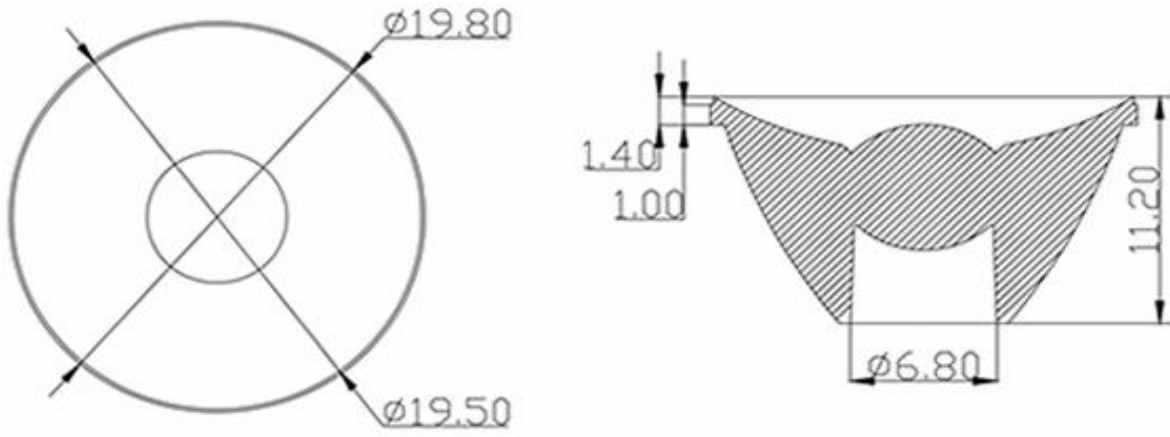

Model	Size	Angle
SB-LENS-15B	Φ19.80×H11.20	15

Materials: PMMA
 Temperature Resistance: 90°C

Lens:

Holder: