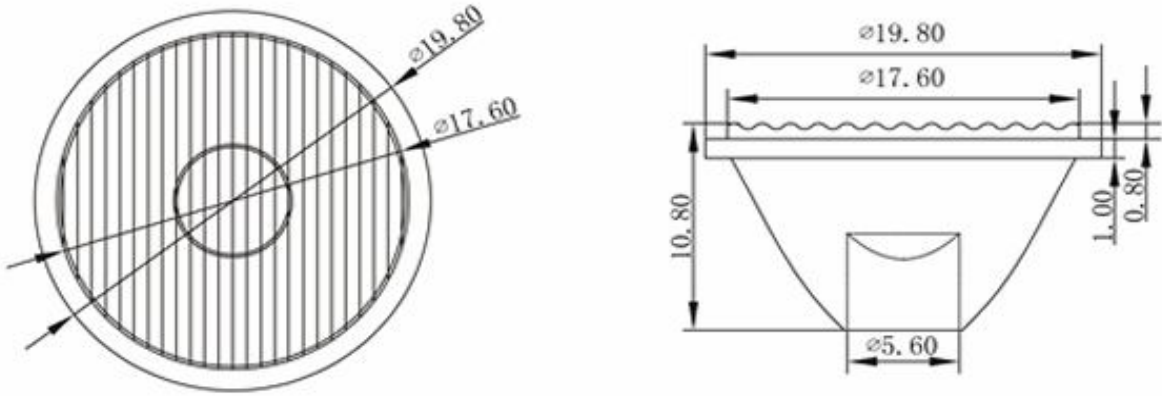

Model	Size	Angle
SB-LENS-20X60	Φ19.80×H10.80	20*60

Materials: PMMA  
 Temperature Resistance: 90°C

Lens:

Holder: