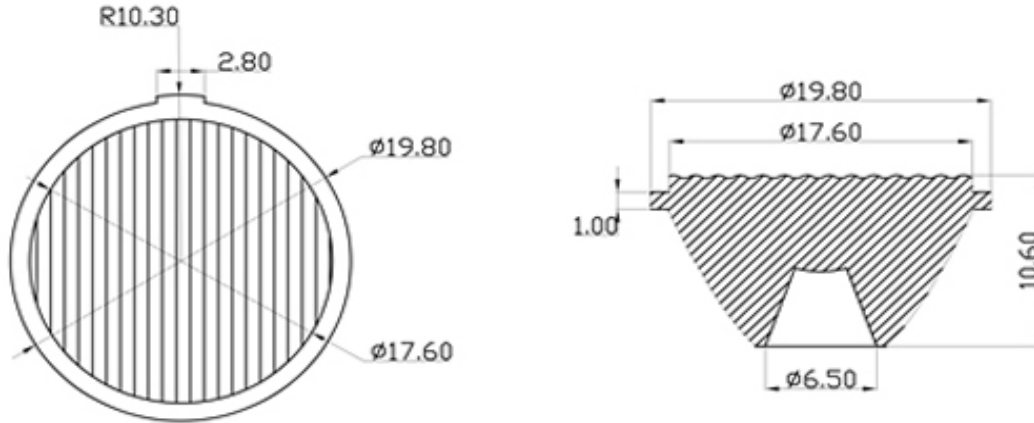

Model	Size	Angle
SB-LENS-10X45	Φ19.80×H10.60	10°45'

Materials: PMMA
 Temperature Resistance: 90°C

Lens:

Holder: