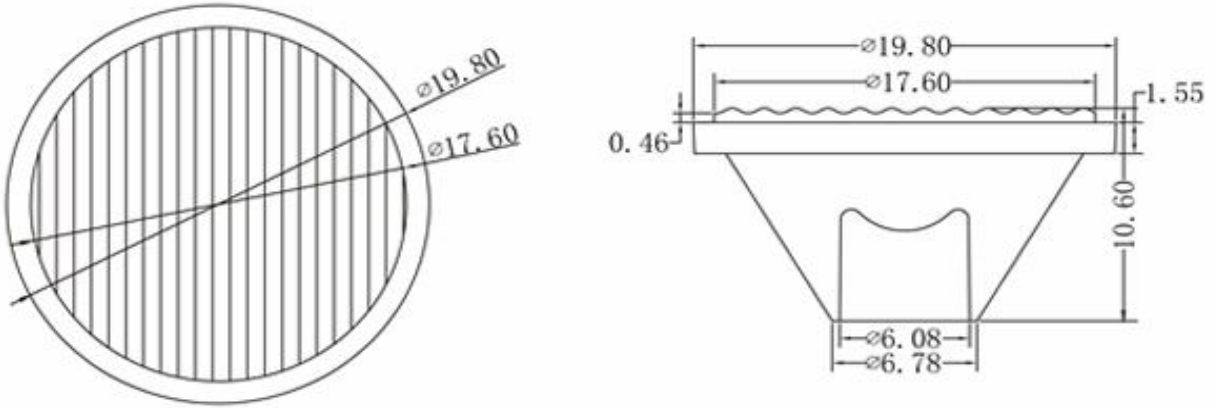

Model	Size	Angle
SB-LENS-25X45	Φ19.80×H10.60	25°45'

Materials: PMMA
 Temperature Resistance: 90°C

Lens:

Holder: